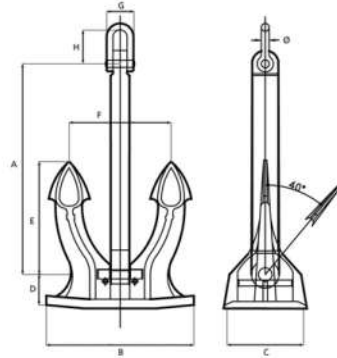

Anchors

Stockless Anchor
type "HALL"

Stockless Anchor
type "SPEK"

High Holding Power
Anchor
type "AC-14"

Chain accessories

End Shackle type D

Swivel Forerunner

Joining Shackle Type Kenter

Common link

Swivel Shackle type B

3 Link Adaptor

All products are IACS approved