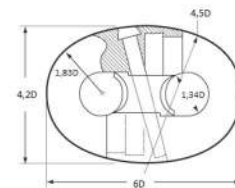

Joining Shackle Type Kenter