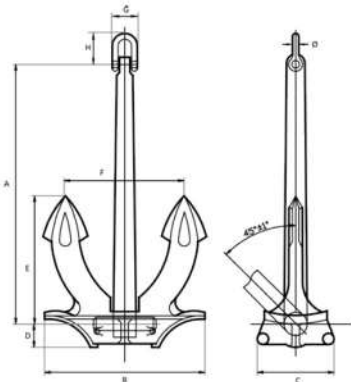

Anchors

Stockless Anchor
type "HALL"

Stockless Anchor
type "SPEK"

High Holding Power
Anchor
type "AC-14"

Chain accessories

End Shackle type D

Swivel Forerunner

Joining Shackle Type Kenter

Common link

Swivel Shackle type B

3 Link Adaptor

All products are IACS approved