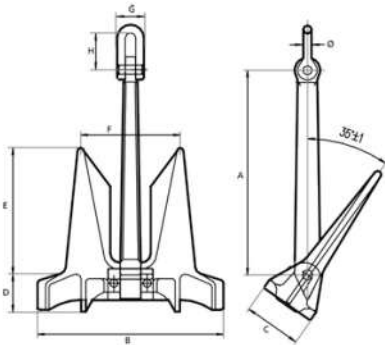

Anchors

Stockless Anchor
type "HALL"

Stockless Anchor
type "SPEK"

High Holding Power
Anchor
type "AC-14"

Chain accessories

End Shackle type D

Swivel Forerunner

Joining Shackle Type Kenter

Common link

Swivel Shackle type B

3 Link Adaptor

All products are IACS approved