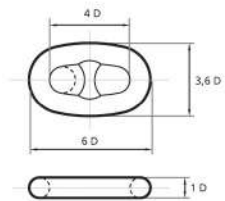

Common link

Swivel Shackle type B

3 Link Adaptor

All products are IACS approved