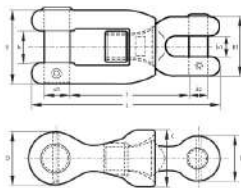

Common link

Swivel Shackle type B

3 Link Adaptor

All products are IACS approved