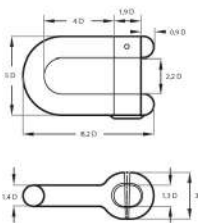

Anchors

Stockless Anchor
type "HALL"

Stockless Anchor
type "SPEK"

High Holding Power
Anchor
type "AC-14"

Chain accessories

End Shackle type D

Swivel Forerunner

Joining Shackle Type Kenter

Common link

Swivel Shackle type B

3 Link Adaptor

All products are IACS approved